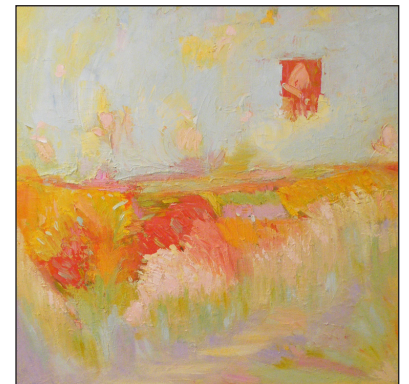

National
Juried
Exhibition

Texture & Pattern

Hubert Jackson, juror

Exhibit: Aug.28 - Sept. 30

September 2011

Imperial Hen—Photograph by Ann Tate

Primary Ripple Effect—Acrylic on wood
by Linda Keefer

Fiesta—Oil by Ana Rendich

Georgia and Ruth at the Remington Festival by Nancy Brittle

Featured
in the
Member's
Gallery

*Nancy
Brittle*

Opening
Reception

Friday, Sept. 2
6:00–8:30 pm
6:00 juror's talk

Flier design by Maura Harrison,
maura@theDesignRoomInc.com